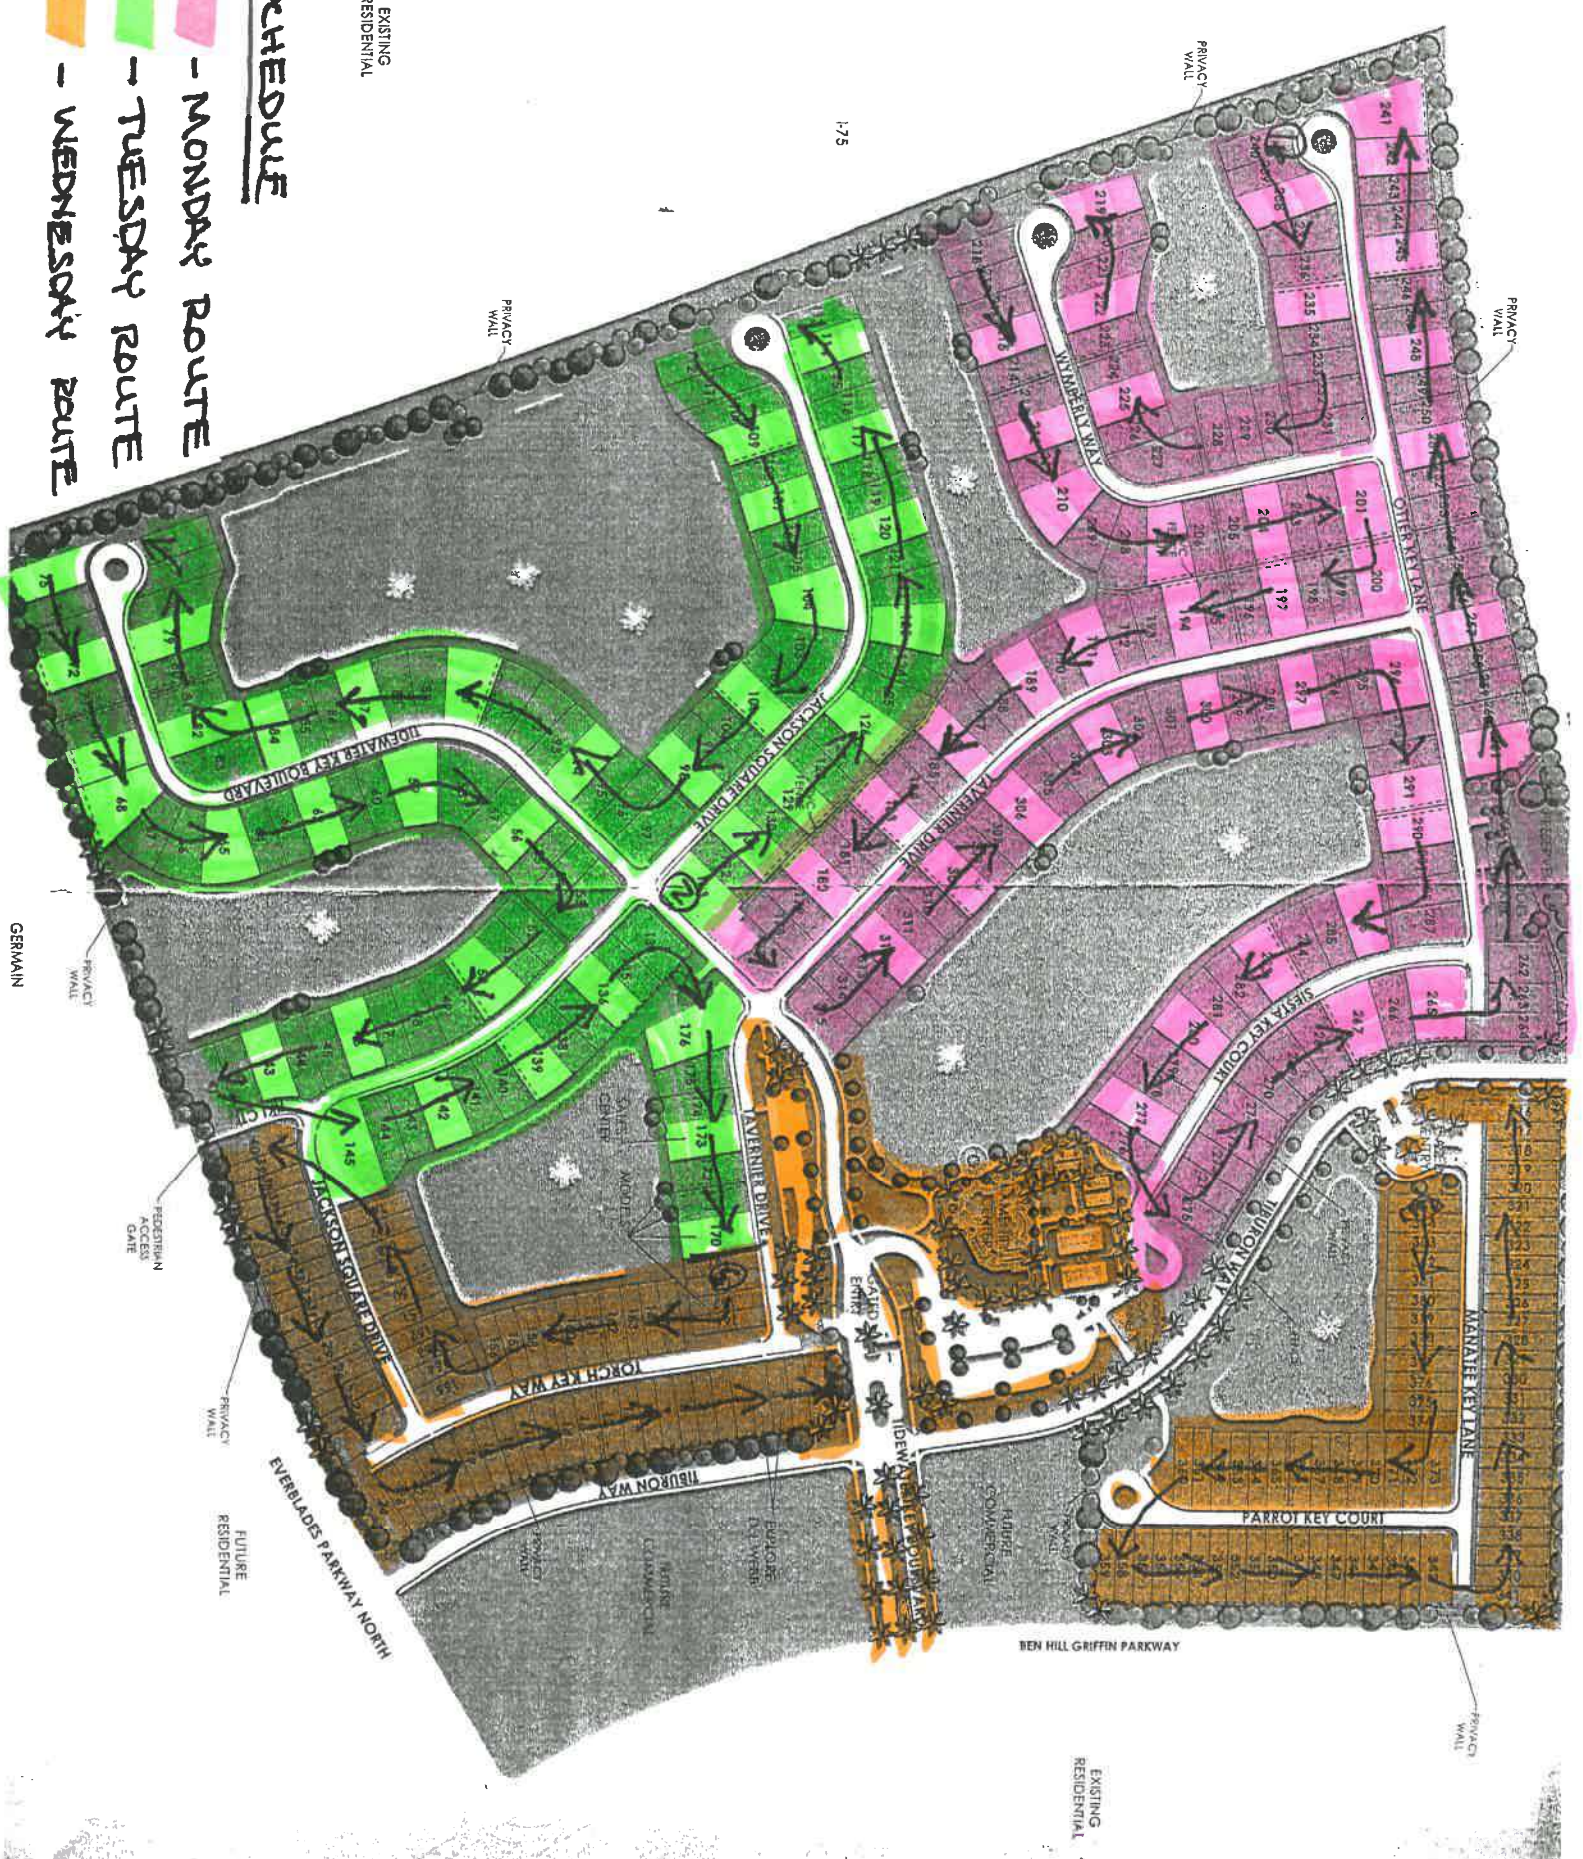

- Mow Schedule**
- MONDAY ROUTE
 - TUESDAY ROUTE
 - WEDNESDAY ROUTE

GERMAIN

AL

1:75

EXISTING
RESIDENTIAL